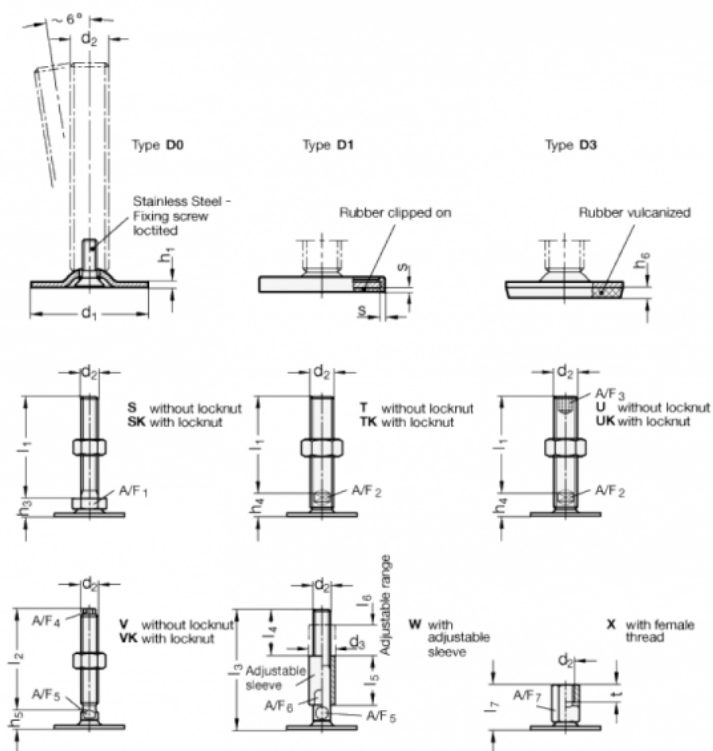

Article number: 204160M863D3SK
 Description: E+G levelling foot
 GN 41-60-M8-63-D3-SK
 Note: SK With nut, External hexagon at the bottom

Measures

A/F1 = 17
 d1 = 60
 d2 = M8
 h1 = 2.5
 h3 = 11
 h6 = 4.5
 l1 = 63
 s =